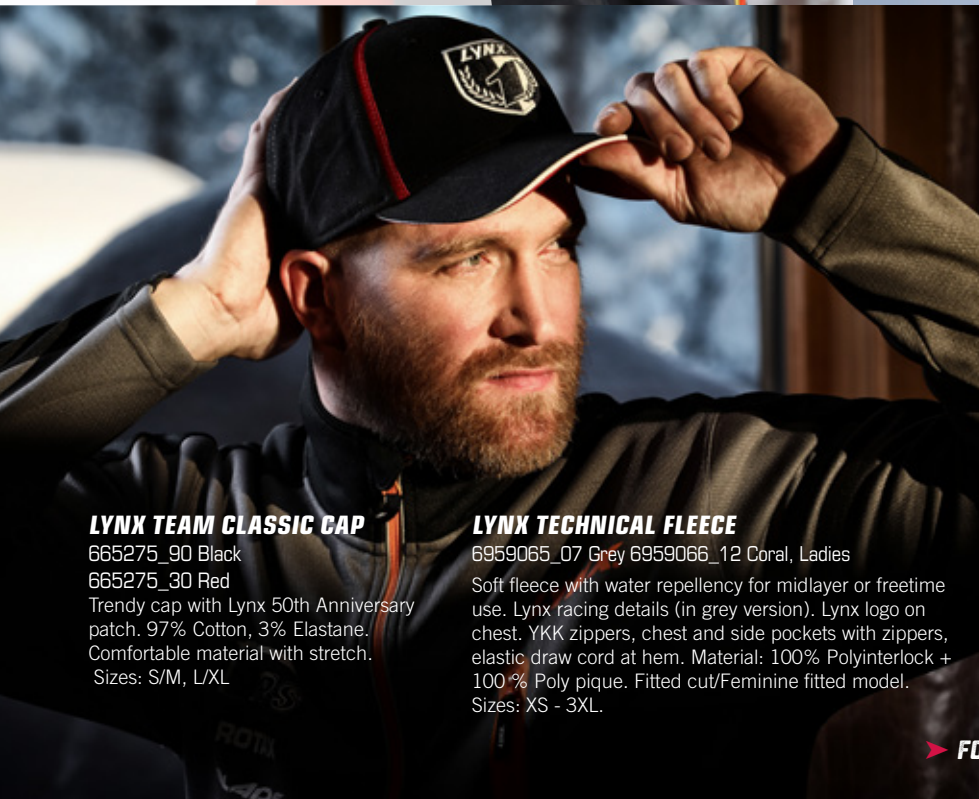

LYNX FUR HAT

665278_90

Extremely warm. Wind and water proof surface, thermal fake fur lining. Lynx logo on the sides. 100% polyester. Sizes: S/M, L/XL.

LYNX TEAM CLASSIC CAP

665275_90 Black

665275_30 Red

Trendy cap with Lynx 50th Anniversary patch. 97% Cotton, 3% Elastane. Comfortable material with stretch. Sizes: S/M, L/XL

LYNX TECHNICAL FLEECE

6959065_07 Grey 6959066_12 Coral, Ladies

Soft fleece with water repellency for midlayer or freetime use. Lynx racing details (in grey version). Lynx logo on chest. YKK zippers, chest and side pockets with zippers, elastic draw cord at hem. Material: 100% Polyinterlock + 100% Poly pique. Fitted cut/Feminine fitted model. Sizes: XS - 3XL.