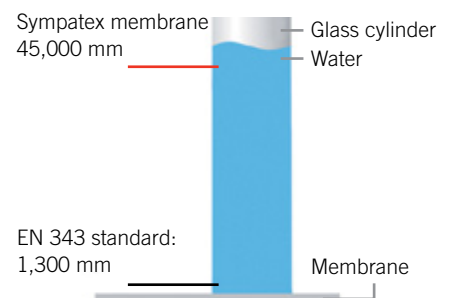

## COMPARISON OF WATER VAPOUR TRANSPORT

MICROPOROUS MEMBRANE  
Outside

COMPACT SYMPATEX MEMBRANE  
Outside

100% WATERPROOF

OPTIMALLY BREATHABLE

100% WINDPROOF

A membrane is waterproof if it can resist a pressure of

**1,300 mm**

Sympatex membrane is extremely waterproof since it can resist over

**45,000 mm**